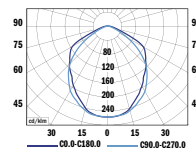

UX-DOWNLIGHT 252 MAT MD 1x170W