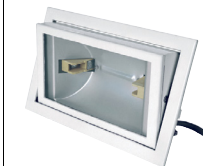

UX-DOWNLIGHT 252

STANDARD

230 V 50 Hz	220-240V 50-60Hz	IP 20	IP 40	
		MD RX7s		

EN

DE

SK

TYPE	OPTICAL SYSTEM REFLECTOR MAT	POWER (W)	LAMP	LAMPHOLDER	WEIGHT (kg)	
UX-DOWNLIGHT 252	-	1x170	MD	RX7s	CCG 3	ECG 2
UX-DOWNLIGHT 252	-	1x150	MD	RX7s	3.5	2.5

IT

ES

FR

RU