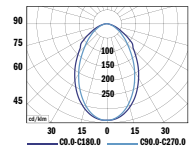

UX-DOWNLIGHT 254 MAT MD 1x70W