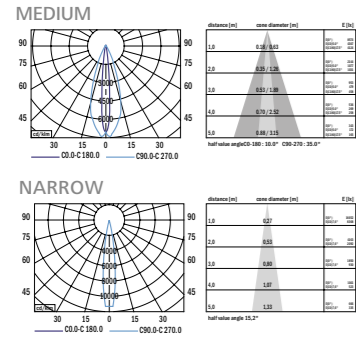

OUTDOOR FAMILY WHITE / TUNABLE WHITE

DIMENSIONS

LED
up to
4536
lm

Mounting	Mounting bracket adjustable (two options of bracket lengths)
LED Device	high power OSRAM LEDs
LED color variants	3000K/ 4000K/ 5700K
Input Voltage	constant Voltage 48V DC
Wiring	electronic control gear intergated
Power cable connection	IP rated connectors
Service lifetime	70,000 hrs / L70 @25°C
Operating ambient tem.	-20°C / +40°C
Materials	housing: die cast aluminium cover: clear hardened glass
Dimensions	9 WHITE: 111 / 126 x 45 x 300 mm 18 WHITE: 111 / 126 x 45 x 600 mm 27 WHITE: 111 / 126 x 45 x 900 mm 36 WHITE: 111 / 126 x 45 x 1200 mm
Accessories (not included):	constant Voltage 48V power supply

Type	net lumen output (at Ta = 25 °C) (lm)	power consumption W (mA)	LED Device (LEDs Pcs.)	beam angle	weight (kg)
AEDI LINE PARVUS 9 WHITE	1134	9 (350) / 16,5 (600)	9	Narrow / Medium / Wide / Oval	0.8
AEDI LINE PARVUS 18 WHITE	2268	18 (350) / 33 (600)	18	Narrow / Medium / Wide / Oval	1.98
AEDI LINE PARVUS 27 WHITE	3402	27 (350) / 48 (600)	27	Narrow / Medium / Wide / Oval	2.96
AEDI LINE PARVUS 36 WHITE	4536	36 (350) / 64,5 (600)	36	Narrow / Medium / Wide / Oval	3.95