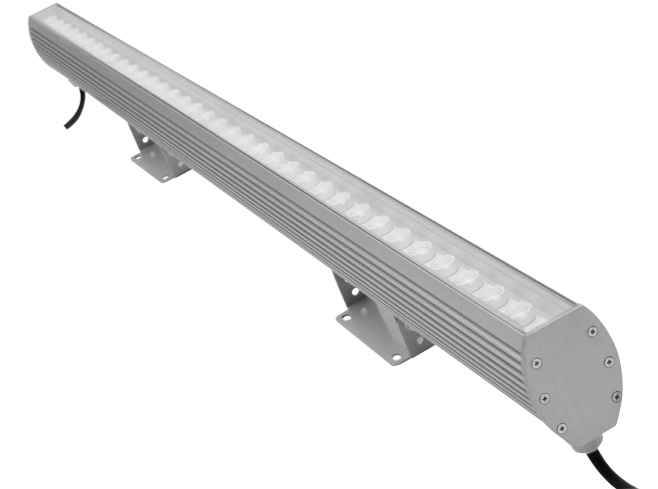

OUTDOOR FAMILY WHITE / TUNABLE WHITE

DIMENSIONS

LED
up to
4536
lm

Mounting	Mounting bracket adjustable (two options of bracket lengths)
LED Device	high power OSRAM LEDs
LED color variants	3000K/ 4000K/ 5700K
Input Voltage	constant Voltage 48V DC
Wiring	electronic control gear intergated
Power cable connection	IP rated connectors
Service lifetime	70,000 hrs / L70 @25°C
Operating ambient tem.	-20°C / +40°C
Materials	housing: die cast aluminium cover: clear hardened glass
Dimensions	9 WHITE: 111 / 126 x 45 x 300 mm 18 WHITE: 111 / 126 x 45 x 600 mm 27 WHITE: 111 / 126 x 45 x 900 mm 36 WHITE: 111 / 126 x 45 x 1200 mm
Accessories (not included):	constant Voltage 48V power supply

AEDI LINE PARVUS
9/18/27/36 WHITE

AEDI LINE PARVUS with state-of-the-art WHITE LED technology and made using the highest quality materials and construction methods. Bringing the flexibility to outdoor application, this powerful lighting fixture is ideally suited to use in landscape and building illumination, and IP66 ensures safe operation in even the most demanding areas.

Type	net lumen output (at Ta = 25 °C) (lm)	power consumption W (mA)	LED Device (LEDs Pcs.)	beam angle	weight (kg)
AEDI LINE PARVUS 9 WHITE	1134	9 (350) / 16,5 (600)	9	Narrow / Medium / Wide / Oval	0.8
AEDI LINE PARVUS 18 WHITE	2268	18 (350) / 33 (600)	18	Narrow / Medium / Wide / Oval	1.98
AEDI LINE PARVUS 27 WHITE	3402	27 (350) / 48 (600)	27	Narrow / Medium / Wide / Oval	2.96
AEDI LINE PARVUS 36 WHITE	4536	36 (350) / 64,5 (600)	36	Narrow / Medium / Wide / Oval	3.95