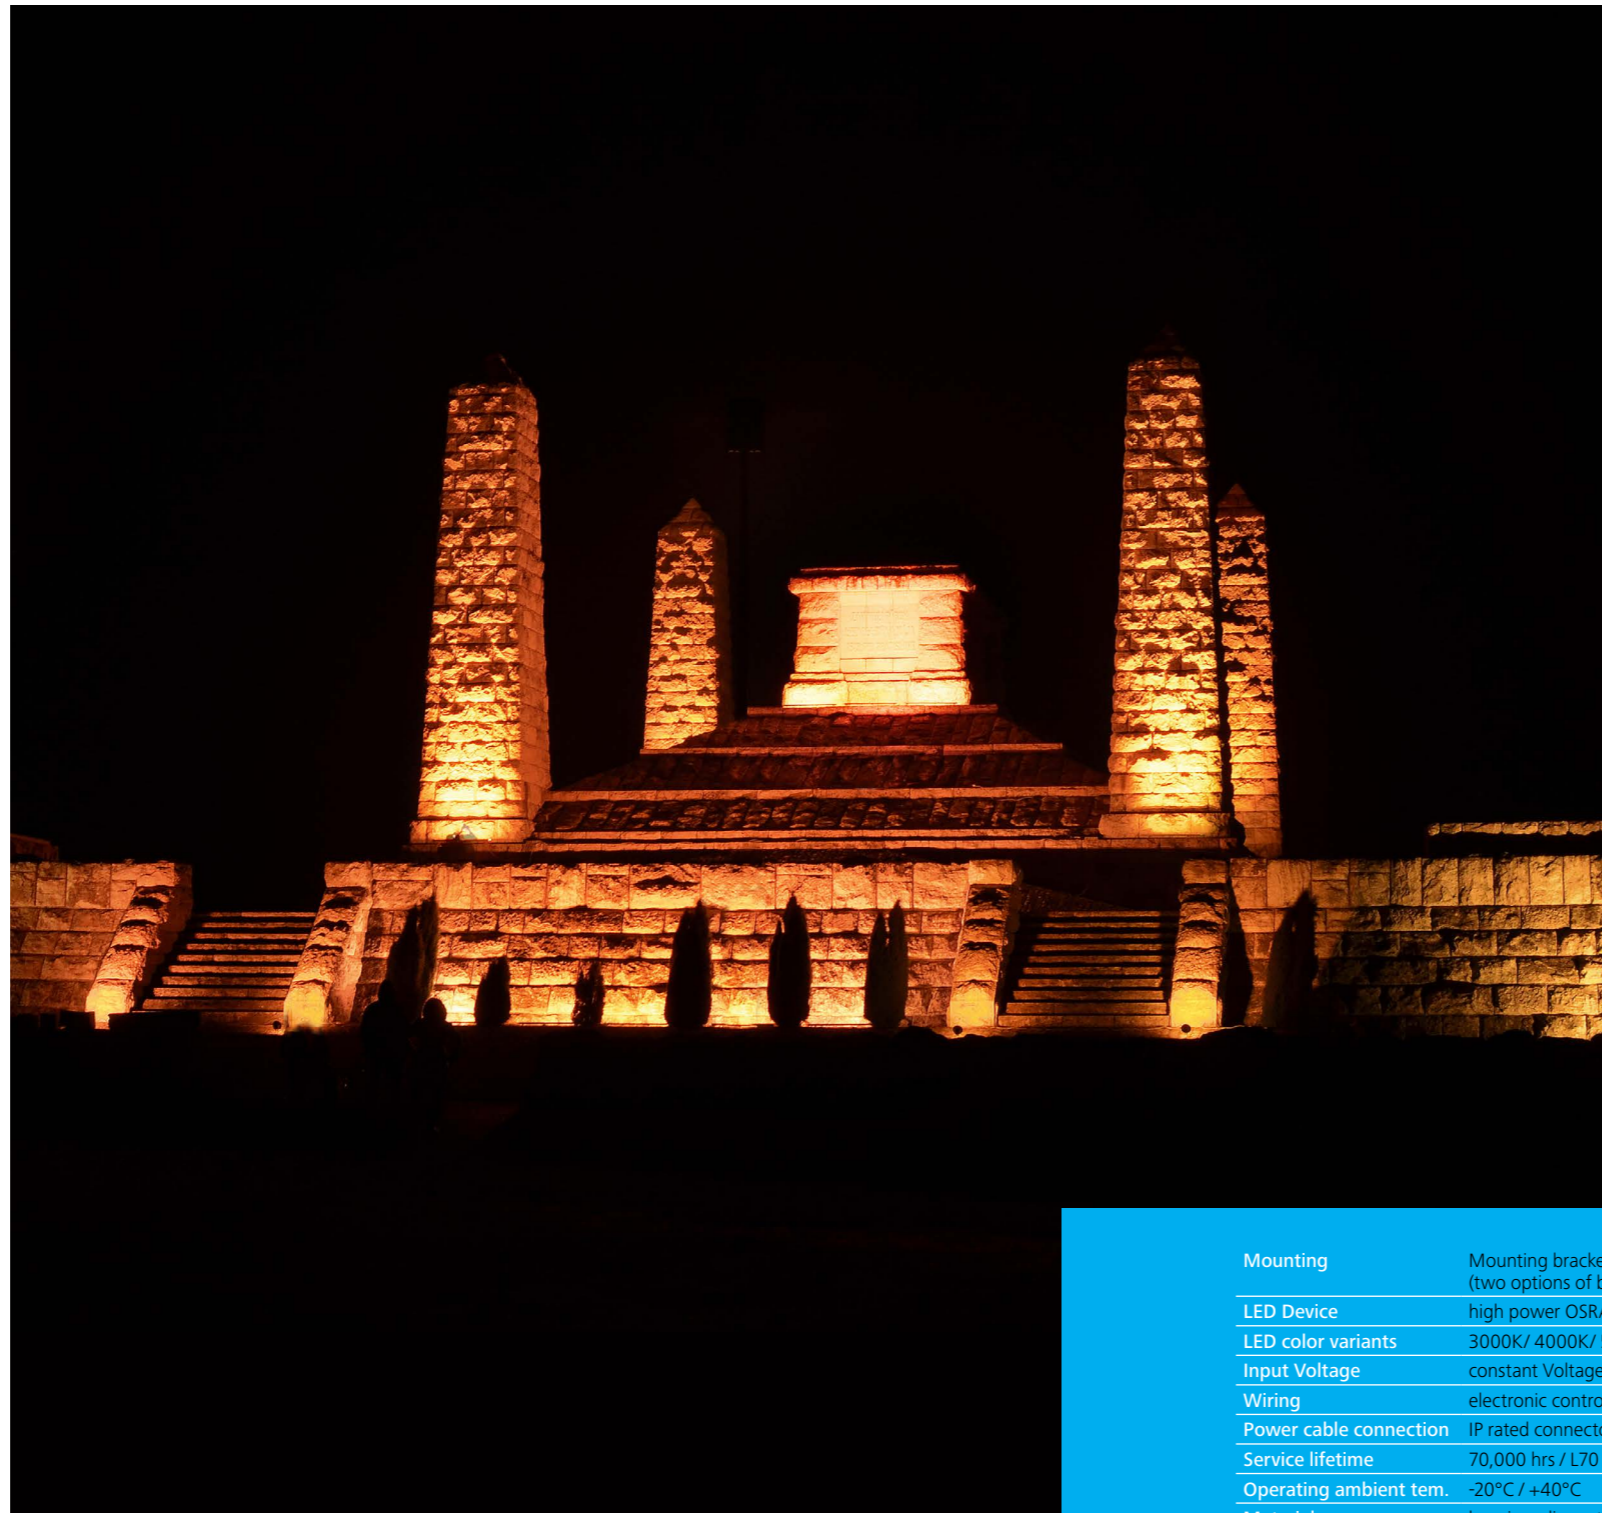

OUTDOOR FAMILY WHITE / TUNABLE WHITE

DIMENSIONS

LED

up to
4536
lm

Mounting	Mounting bracket adjustable (two options of bracket lengths)
LED Device	high power OSRAM LEDs
LED color variants	3000K/ 4000K/ 5700K
Input Voltage	constant Voltage 48V DC
Wiring	electronic control gear intergated
Power cable connection	IP rated connectors
Service lifetime	70,000 hrs / L70 @25°C
Operating ambient tem.	-20°C / +40°C
Materials	housing: die cast aluminium cover: clear hardened glass
Dimensions	9 WHITE: 111 / 126 x 45 x 300 mm 18 WHITE: 111 / 126 x 45 x 600 mm 27 WHITE: 111 / 126 x 45 x 900 mm 36 WHITE: 111 / 126 x 45 x 1200 mm
Accessories (not included):	constant Voltage 48V power supply

AEDI LINE PARVUS
9/18/27/36 WHITE

AEDI LINE PARVUS with state-of-the-art WHITE LED technology and made using the highest quality materials and construction methods. Bringing the flexibility to outdoor application, this powerful lighting fixture is ideally suited to use in landscape and building illumination, and IP66 ensures safe operation in even the most demanding areas.