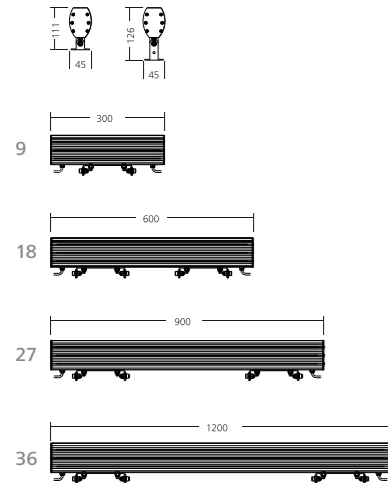

OUTDOOR FAMILY WHITE / TUNABLE WHITE

DIMENSIONS

LED
up to
4536
lm

Mounting	Mounting bracket adjustable (two options of bracket lengths)
LED Device	high power OSRAM LEDs
LED color variants	3000K/ 4000K/ 5700K
Input Voltage	constant Voltage 48V DC
Wiring	electronic control gear intergated
Power cable connection	IP rated connectors
Service lifetime	70,000 hrs / L70 @25°C
Operating ambient tem.	-20°C / +40°C
Materials	housing: die cast aluminium cover: clear hardened glass
Dimensions	9 WHITE: 111 / 126 x 45 x 300 mm 18 WHITE: 111 / 126 x 45 x 600 mm 27 WHITE: 111 / 126 x 45 x 900 mm 36 WHITE: 111 / 126 x 45 x 1200 mm
Accessories (not included):	constant Voltage 48V power supply

Type	net lumen output (at Ta = 25 °C) (lm)	power consumption W (mA)	LED Device (LEDs Pcs.)	beam angle	weight (kg)
AEDI LINE PARVUS 9 WHITE	1134	9 (350) / 16,5 (600)	9	Narrow / Medium / Wide / Oval	0.8
AEDI LINE PARVUS 18 WHITE	2268	18 (350) / 33 (600)	18	Narrow / Medium / Wide / Oval	1.98
AEDI LINE PARVUS 27 WHITE	3402	27 (350) / 48 (600)	27	Narrow / Medium / Wide / Oval	2.96
AEDI LINE PARVUS 36 WHITE	4536	36 (350) / 64,5 (600)	36	Narrow / Medium / Wide / Oval	3.95