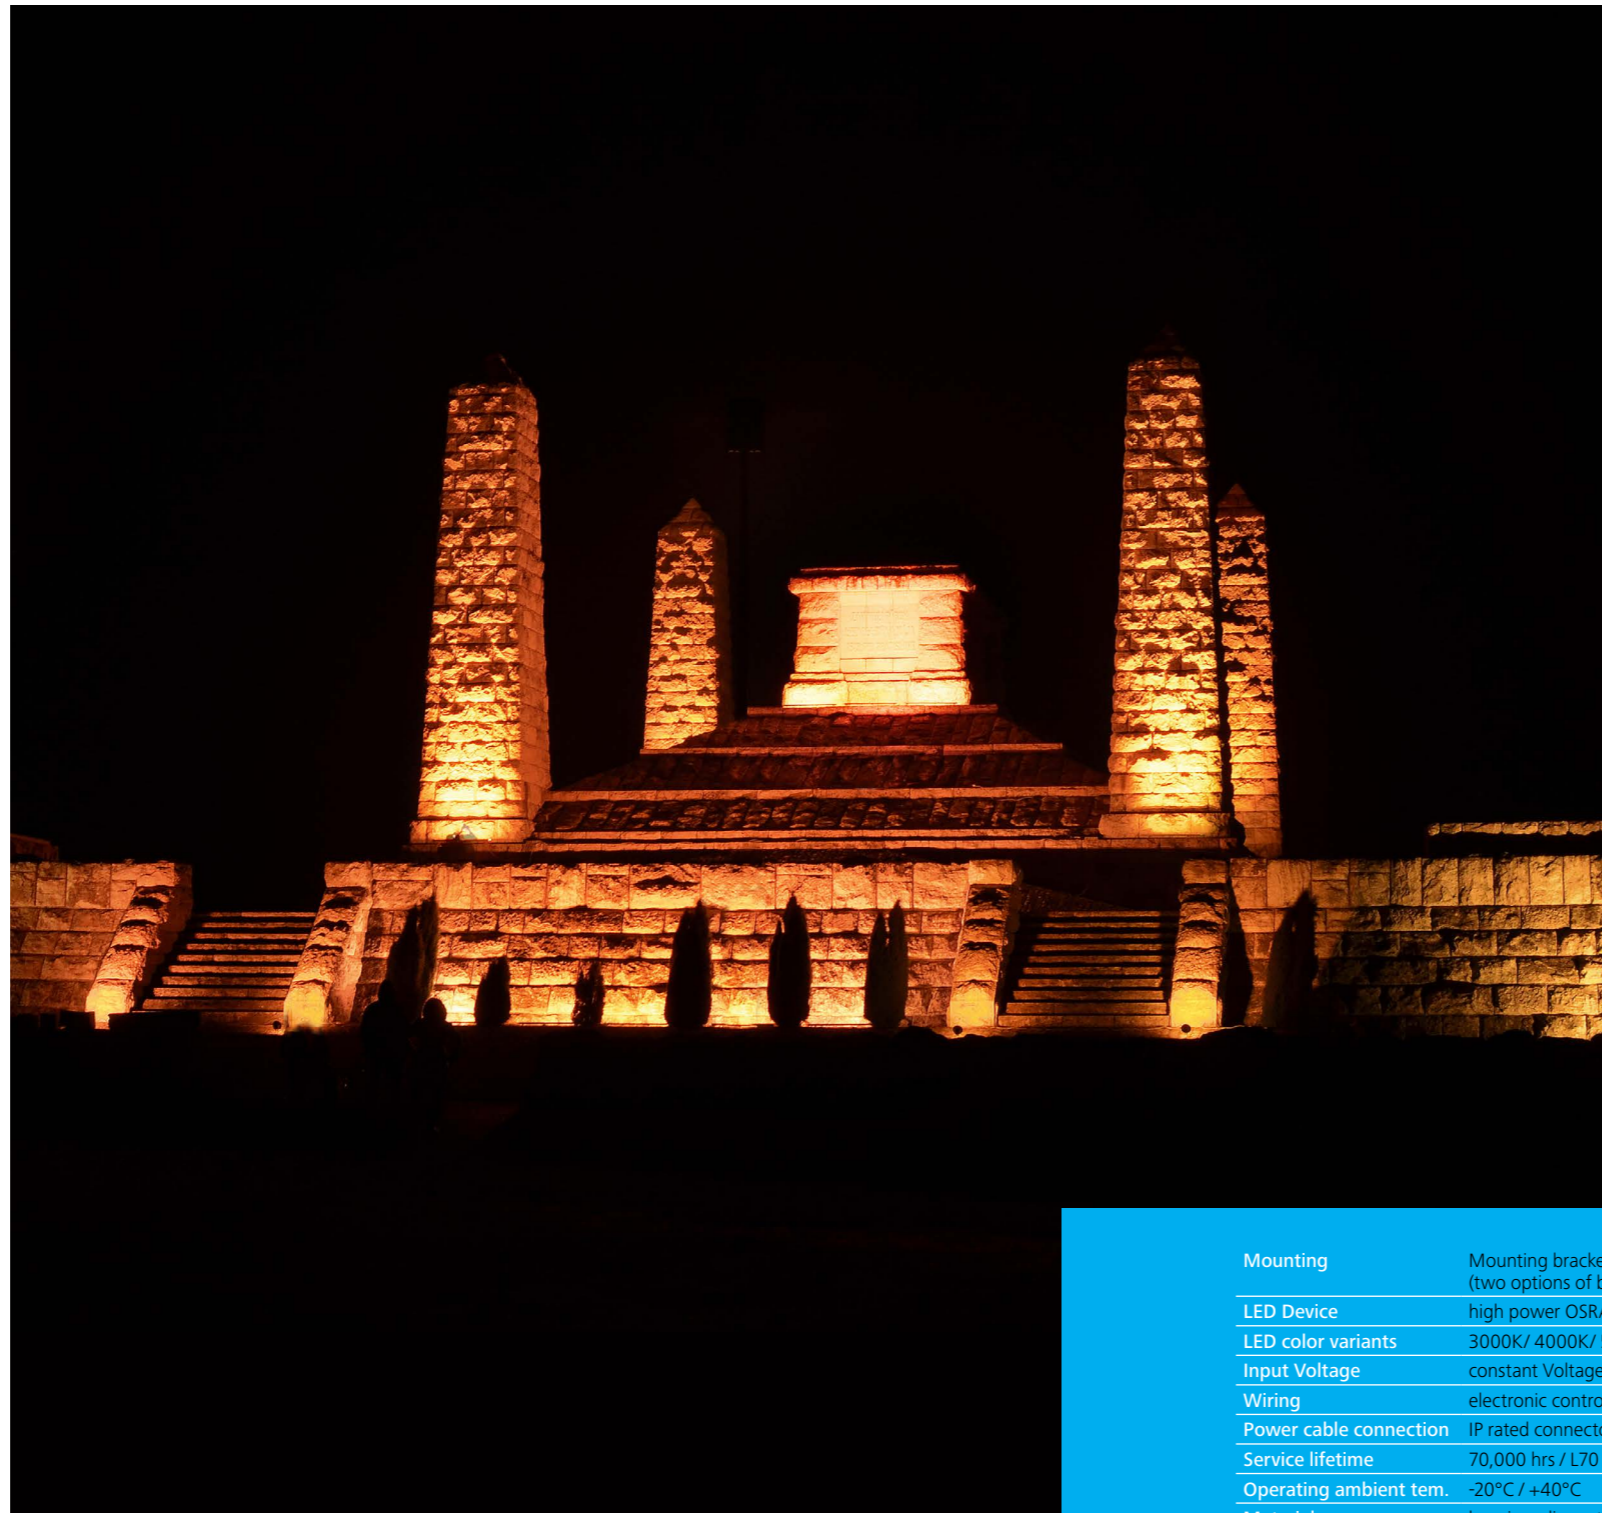

OUTDOOR FAMILY WHITE / TUNABLE WHITE

DIMENSIONS

LED
up to
4536
lm

Mounting	Mounting bracket adjustable (two options of bracket lengths)
LED Device	high power OSRAM LEDs
LED color variants	3000K/ 4000K/ 5700K
Input Voltage	constant Voltage 48V DC
Wiring	electronic control gear intergated
Power cable connection	IP rated connectors
Service lifetime	70,000 hrs / L70 @25°C
Operating ambient tem.	-20°C / +40°C
Materials	housing: die cast aluminium cover: clear hardened glass
Dimensions	9 WHITE: 111 / 126 x 45 x 300 mm 18 WHITE: 111 / 126 x 45 x 600 mm 27 WHITE: 111 / 126 x 45 x 900 mm 36 WHITE: 111 / 126 x 45 x 1200 mm
Accessories (not included):	constant Voltage 48V power supply

AEDI LINE PARVUS
9/18/27/36 WHITE

AEDI LINE PARVUS with state-of-the-art WHITE LED technology and made using the highest quality materials and construction methods. Bringing the flexibility to outdoor application, this powerful lighting fixture is ideally suited to use in landscape and building illumination, and IP66 ensures safe operation in even the most demanding areas.