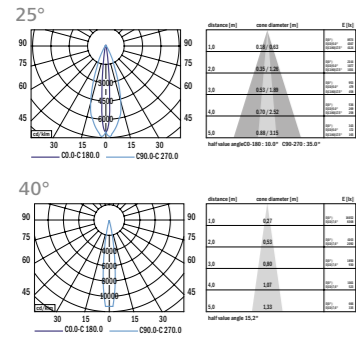

OUTDOOR FAMILY WHITE / TUNABLE WHITE

DIMENSIONS

LED

up to
4536
lm

Mounting	Mounting bracket adjustable (two options of bracket lengths)
LED Device	high power OSRAM LEDs
LED color variants	3000K/ 4000K/ 5700K
Input Voltage	constant Voltage 48V DC
Wiring	electronic control gear intergated
Power cable connection	IP rated connectors
Service lifetime	70,000 hrs / L70 @25°C
Operating ambient tem.	-20°C / +40°C
Materials	housing: die cast aluminium cover: clear hardened glass
Dimensions	9 WHITE: 111 / 126 x 45 x 300 mm 18 WHITE: 111 / 126 x 45 x 600 mm 27 WHITE: 111 / 126 x 45 x 900 mm 36 WHITE: 111 / 126 x 45 x 1200 mm
Accessories (not included):	constant Voltage 48V power supply

Type	net lumen output (at Ta = 25 °C) (lm)	power consumption W (mA)	LED Device (LEDs Pcs.)	beam angle	weight (kg)
AEDI LINE PARVUS 9 WHITE	1134	9 (350) / 16,5 (600)	9	Narrow / Medium / Wide / Oval	0.8
AEDI LINE PARVUS 18 WHITE	2268	18 (350) / 33 (600)	18	Narrow / Medium / Wide / Oval	1.98
AEDI LINE PARVUS 27 WHITE	3402	27 (350) / 48 (600)	27	Narrow / Medium / Wide / Oval	2.96
AEDI LINE PARVUS 36 WHITE	4536	36 (350) / 64,5 (600)	36	Narrow / Medium / Wide / Oval	3.95