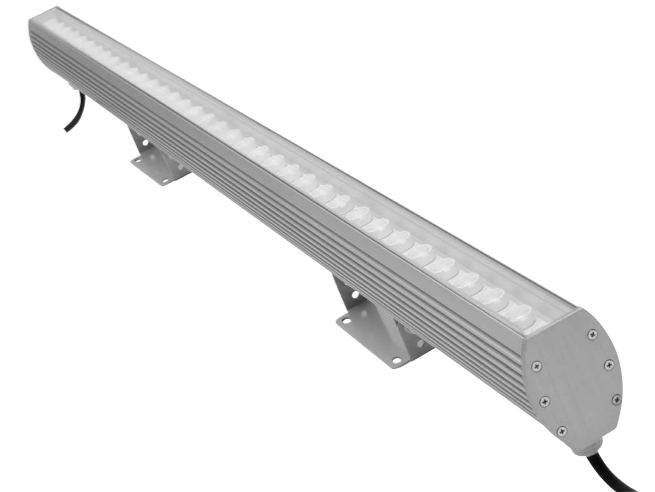

OUTDOOR FAMILY WHITE / TUNABLE WHITE

DIMENSIONS

LED

up to
4536
lm

Mounting	Mounting bracket adjustable (two options of bracket lengths)
LED Device	high power OSRAM LEDs
LED color variants	3000K/ 4000K/ 5700K
Input Voltage	constant Voltage 48V DC
Wiring	electronic control gear intergated
Power cable connection	IP rated connectors
Service lifetime	70,000 hrs / L70 @25°C
Operating ambient tem.	-20°C / +40°C
Materials	housing: die cast aluminium cover: clear hardened glass
Dimensions	9 WHITE: 111 / 126 x 45 x 300 mm 18 WHITE: 111 / 126 x 45 x 600 mm 27 WHITE: 111 / 126 x 45 x 900 mm 36 WHITE: 111 / 126 x 45 x 1200 mm
Accessories (not included):	constant Voltage 48V power supply

AEDI LINE PARVUS
9/18/27/36 WHITE

AEDI LINE PARVUS with state-of-the-art WHITE LED technology and made using the highest quality materials and construction methods. Bringing the flexibility to outdoor application, this powerful lighting fixture is ideally suited to use in landscape and building illumination, and IP66 ensures safe operation in even the most demanding areas.

Type	net lumen output (at Ta = 25 °C) (lm)	power consumption W (mA)	LED Device (LEDs Pcs.)	beam angle	weight (kg)
AEDI LINE PARVUS 9 WHITE	1134	9 (350) / 16,5 (600)	9	Narrow / Medium / Wide / Oval	0.8
AEDI LINE PARVUS 18 WHITE	2268	18 (350) / 33 (600)	18	Narrow / Medium / Wide / Oval	1.98
AEDI LINE PARVUS 27 WHITE	3402	27 (350) / 48 (600)	27	Narrow / Medium / Wide / Oval	2.96
AEDI LINE PARVUS 36 WHITE	4536	36 (350) / 64,5 (600)	36	Narrow / Medium / Wide / Oval	3.95