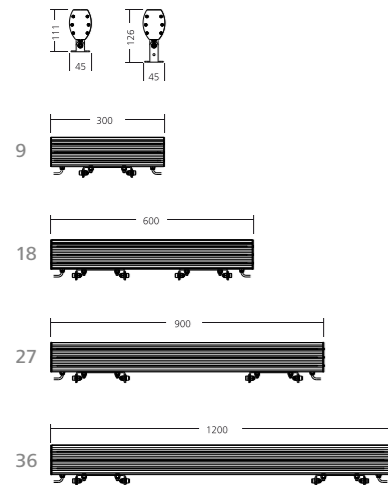

OUTDOOR FAMILY WHITE / TUNABLE WHITE

DIMENSIONS

LED

up to
4536
lm

Mounting	Mounting bracket adjustable (two options of bracket lengths)
LED Device	high power OSRAM LEDs
LED color variants	3000K/ 4000K/ 5700K
Input Voltage	constant Voltage 48V DC
Wiring	electronic control gear intergated
Power cable connection	IP rated connectors
Service lifetime	70,000 hrs / L70 @25°C
Operating ambient tem.	-20°C / +40°C
Materials	housing: die cast aluminium cover: clear hardened glass
Dimensions	9 WHITE: 111 / 126 x 45 x 300 mm 18 WHITE: 111 / 126 x 45 x 600 mm 27 WHITE: 111 / 126 x 45 x 900 mm 36 WHITE: 111 / 126 x 45 x 1200 mm
Accessories (not included):	constant Voltage 48V power supply

Type	net lumen output (at Ta = 25 °C) (lm)	power consumption W (mA)	LED Device (LEDs Pcs.)	beam angle	weight (kg)
AEDI LINE PARVUS 9 WHITE	1134	9 (350) / 16,5 (600)	9	Narrow / Medium / Wide / Oval	0.8
AEDI LINE PARVUS 18 WHITE	2268	18 (350) / 33 (600)	18	Narrow / Medium / Wide / Oval	1.98
AEDI LINE PARVUS 27 WHITE	3402	27 (350) / 48 (600)	27	Narrow / Medium / Wide / Oval	2.96
AEDI LINE PARVUS 36 WHITE	4536	36 (350) / 64,5 (600)	36	Narrow / Medium / Wide / Oval	3.95