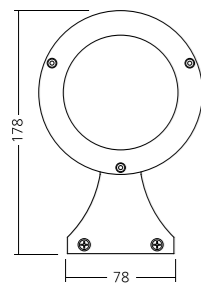

OUTDOOR FAMILY WHITE / TUNABLE WHITE

LED
up to
2 x 600
lm

DIMENSIONS

Mounting	Wall mounted
LED Device	high power OSRAM LEDs
LED color variants	3000K / 4000K / 5700K
Input Voltage	constant Voltage 48V DC
Power cable connection	Outdoor cable H05RR-F 2 x 1,5 mm (L=0,5m)
Service lifetime	70,000 hrs / L70 @25°C
Operating ambient tem.	-20°C / +40°C
Materials	housing: die cast aluminium
Dimensions	120 x 275 x 204 mm
Accessories (not included):	constant Voltage 48V Power supply

Type	net lumen output (at Ta = 25 °C) (lm)	power consumption W (mA)	LED Device (LEDs Pcs.)	beam angle	weight (kg)
AEDI WALL GLOBUS WHITE TWIN	2x600	18.5 (500)	2x6	Spot / Narrow / Medium	2.8

The Company reserves the right to change any product specifications without prior notification.