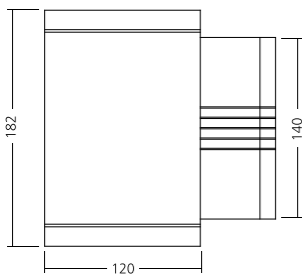

LED
up to
2 x 600
lm

DIMENSIONS

Mounting	Wall mounted
LED Device	high power OSRAM LEDs
LED color variants	3000K / 4000K / 5700K
Input Voltage	constant Voltage 48V DC
Power cable connection	Outdoor cable H05RR-F 2 x 1,5 mm (L=0,5m)
Service lifetime	70,000 hrs / L70 @25°C
Operating ambient tem.	-20°C / +40°C
Materials	housing: die cast aluminium
Dimensions	120 x 275 x 204 mm
Accessories (not included):	constant Voltage 48V Power supply

AEDI WALL GLOBUS WHITE TWIN

The stylishly modern and unassuming exterior of AEDI GLOBUS houses state-of-the-art White LED technology and made using the highest quality materials and construction methods. Bringing the flexibility to outdoor application, this powerful lighting fixture is ideally suited to use in landscape and building illumination, and IP54 ensures safe operation in even the most demanding areas.

Type	net lumen output (at Ta = 25 °C) (lm)	power consumption W (mA)	LED Device (LEDs Pcs.)	beam angle	weight (kg)
AEDI WALL GLOBUS WHITE TWIN	2x600	18.5 (500)	2x6	Spot / Narrow / Medium	2.8