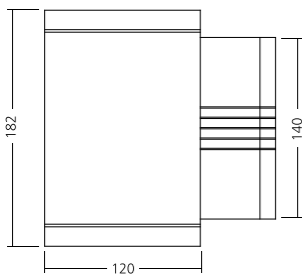

OUTDOOR FAMILY WHITE / TUNABLE WHITE

LED
up to
2 x 600
lm

DIMENSIONS

Mounting	Wall mounted
LED Device	high power OSRAM LEDs
LED color variants	3000K / 4000K / 5700K
Input Voltage	constant Voltage 48V DC
Power cable connection	Outdoor cable H05RR-F 2 x 1,5 mm (L=0,5m)
Service lifetime	70,000 hrs / L70 @25°C
Operating ambient tem.	-20°C / +40°C
Materials	housing: die cast aluminium
Dimensions	120 x 275 x 204 mm
Accessories (not included):	constant Voltage 48V Power supply

AEDI WALL GLOBUS WHITE TWIN

The stylishly modern and unassuming exterior of AEDI GLOBUS houses state-of-the-art White LED technology and made using the highest quality materials and construction methods. Bringing the flexibility to outdoor application, this powerful lighting fixture is ideally suited to use in landscape and building illumination, and IP54 ensures safe operation in even the most demanding areas.

Type	net lumen output (at Ta = 25 °C) (lm)	power consumption W (mA)	LED Device (LEDs Pcs.)	beam angle	weight (kg)
AEDI WALL GLOBUS WHITE TWIN	2x600	18.5 (500)	2x6	Spot / Narrow / Medium	2.8

The Company reserves the right to change any product specifications without prior notification.