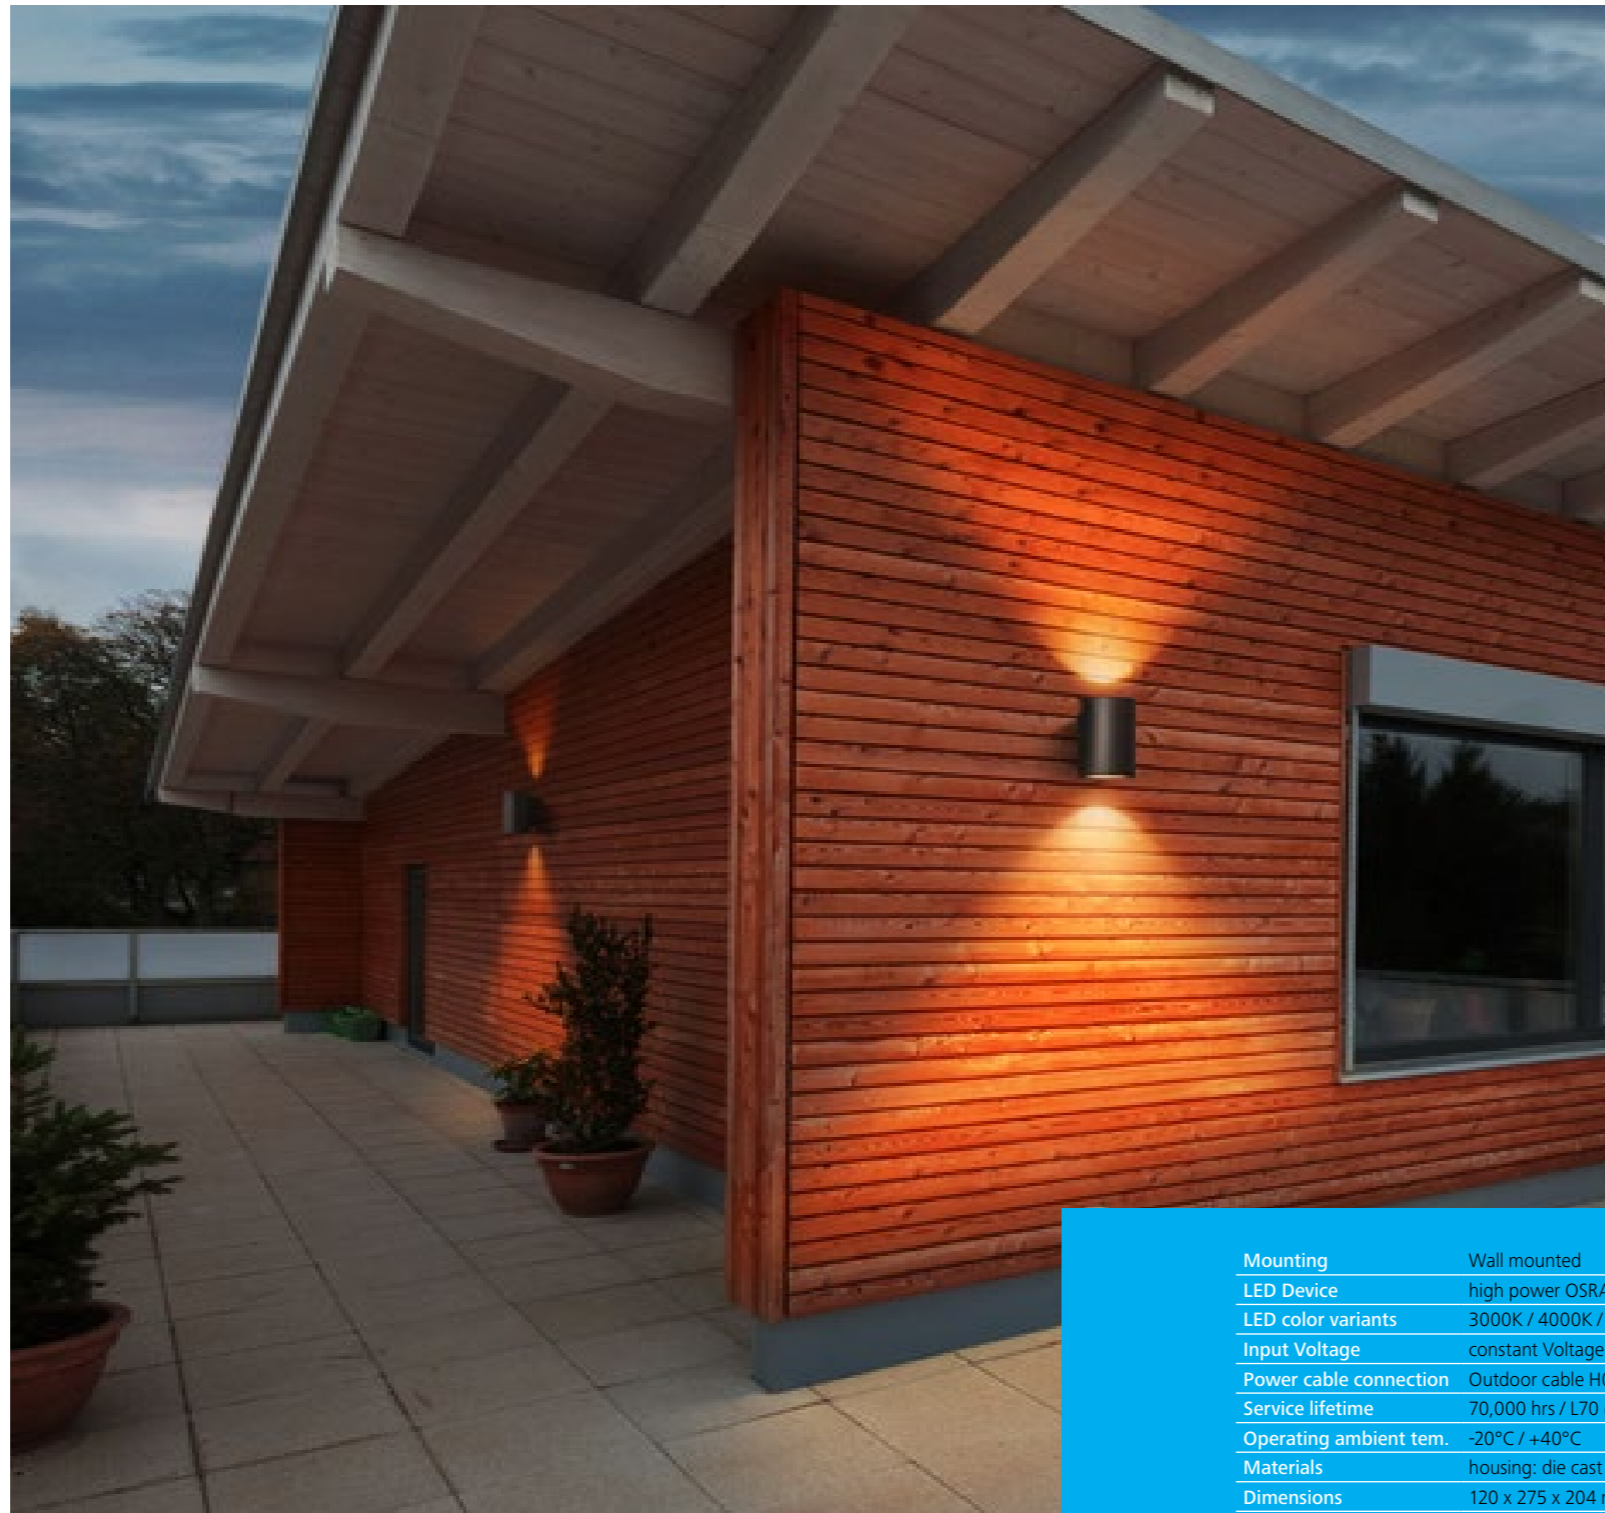

OUTDOOR FAMILY WHITE / TUNABLE WHITE

LED
up to
2 x 600
lm

DIMENSIONS

Mounting	Wall mounted
LED Device	high power OSRAM LEDs
LED color variants	3000K / 4000K / 5700K
Input Voltage	constant Voltage 48V DC
Power cable connection	Outdoor cable H05RR-F 2 x 1,5 mm (L=0,5m)
Service lifetime	70,000 hrs / L70 @25°C
Operating ambient tem.	-20°C / +40°C
Materials	housing: die cast aluminium
Dimensions	120 x 275 x 204 mm
Accessories (not included):	constant Voltage 48V Power supply

AEDI WALL GLOBUS WHITE TWIN

The stylishly modern and unassuming exterior of AEDI GLOBUS houses state-of-the-art White LED technology and made using the highest quality materials and construction methods. Bringing the flexibility to outdoor application, this powerful lighting fixture is ideally suited to use in landscape and building illumination, and IP54 ensures safe operation in even the most demanding areas.