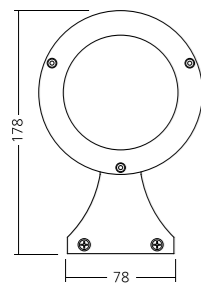

LED
up to
2 x 600
lm

DIMENSIONS

Mounting	Wall mounted
LED Device	high power OSRAM LEDs
LED color variants	3000K / 4000K / 5700K
Input Voltage	constant Voltage 48V DC
Power cable connection	Outdoor cable H05RR-F 2 x 1,5 mm (L=0,5m)
Service lifetime	70,000 hrs / L70 @25°C
Operating ambient tem.	-20°C / +40°C
Materials	housing: die cast aluminium
Dimensions	120 x 275 x 204 mm
Accessories (not included):	constant Voltage 48V Power supply

Type	net lumen output (at Ta = 25 °C) (lm)	power consumption W (mA)	LED Device (LEDs Pcs.)	beam angle	weight (kg)
AEDI WALL GLOBUS WHITE TWIN	2x600	18.5 (500)	2x6	Spot / Narrow / Medium	2.8