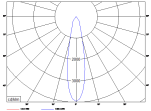

LIDC

The manufacturer reserves all rights to make changes in materials and components used in production of lighting fittings.