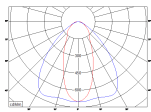

Additional through wiring Ø (DA) 3 x 1.5 mm²

Correction piece --- 305170

KS-C 2x09 L150

--- 903042

--- 305169

Piece without wiring Ø 0.6067

LIDC

EDUCATION