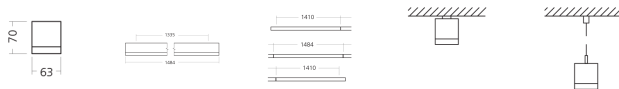

Dimensions

Accessories

SIMPLE LS CORRIDOR

SIMPLE LS CORRIDOR LCO LED

15450lm/830 1x118W, FIX, RAL 9003

DOWNLOADS

[Datasheet](#)

[Product sheet](#)

[Installation manual](#)

[IES file](#)

[LDT file](#)

[EEC](#)

Description

MOUNTING	Suspended or ceiling surfaced - determined for continuous installation (MDS)
LIGHT SOURCE	LED
OPTICAL SYSTEM	Corridor lenses (LCO)
BEAM ANGLE	45°, 90°
LIGHT DISTRIBUTION	Direct
WIRING	Electronic control gear FIX (ECG)
MATERIALS	End caps: PS Housing: sheet steel Lenses: PMMA
SURFACE FINISH	Housing: white RAL 9003 (W03)
ACCESSORIES	Connection piece Piece without wiring DUMMY Additional through wiring Rope suspension RS-S 09, RS-C 21/09
VOLTAGE	220-240 V, 50-60 Hz
POWER FACTOR	0,97
NET LUMEN OUTPUT (Ta=25°C)	15450 lm
LUMINOUS FLUX TOLERANCE	+/- 10 %
POWER CONSUMPTION	118 W
SYSTEM EFFICACY	121 lm/W
CORRELATED COLOUR TEMPERATURE	3000 K
COLOUR RENDERING INDEX	>80 Ra
COLOUR TOLERANCE	3 SDCM
PROTECTION CLASS	I
SERVICE LIFETIME (Ta=25°C)	100,000 hours / L80 / B10
AMBIENT OPERATING TEMPERATURE	From -20 °C to +35 °C
IP PROTECTION DEGREE	IP20
DIMENSIONS (L x W x H)	1484 x 63 x 70 mm
WEIGHT	3 kg

AREAS OF APPLICATION ARCHITECTURE AND MEDIA