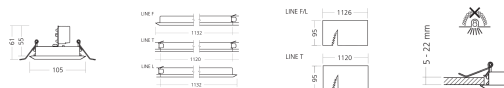

## Dimensions

## Description

<b>MOUNTING</b>	Ceiling recessed - determined for continuous installation (RCD)
<b>LIGHT SOURCE</b>	LED
<b>OPTICAL SYSTEM</b>	Lenses + white louvre (LWL)
<b>BEAM ANGLE</b>	80°
<b>LIGHT DISTRIBUTION</b>	Direct
<b>WIRING</b>	Electronic control gear FIX (ECG) Through wiring Emergency unit variant (3H, ECG)
<b>MATERIALS</b>	Housing: sheet steel Louvre: polycarbonate
<b>SURFACE FINISH</b>	Housing: white RAL 9003 (W03)
<b>VOLTAGE</b>	220-240 V, 50-60 Hz
<b>POWER FACTOR</b>	0,97
<b>NET LUMEN OUTPUT (Ta=25°C)</b>	6650 lm (520 lm - emergency unit)
<b>LUMINOUS FLUX TOLERANCE</b>	+/- 10 %
<b>POWER CONSUMPTION</b>	42 W
<b>SYSTEM EFFICACY</b>	158 lm/W
<b>CORRELATED COLOUR TEMPERATURE</b>	4000 K
<b>COLOUR RENDERING INDEX</b>	>80 Ra
<b>COLOUR TOLERANCE</b>	3 SDCM
<b>PROTECTION CLASS</b>	I
<b>SERVICE LIFETIME (Ta=25°C)</b>	100,000 hours / L80 / B10
<b>AMBIENT OPERATING TEMPERATURE</b>	From -25 °C to +35 °C (from +5°C with EM unit)
<b>IP PROTECTION DEGREE</b>	IP20
<b>DIMENSIONS (L x W x H)</b>	1132 x 105 x 61 mm
<b>OPENING (L x W)</b>	1126 x 95 mm
<b>WEIGHT</b>	2 kg