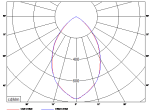

LIDC

WEIGHT

9,5 kg