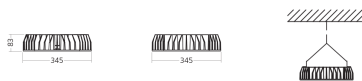

PRODUCT DETAILS

Dimensions

Accessories

GRAFIAS SUSPENDED

**GRAFIAS SUSPENDED POLISHED REF +
TRANSPARENT COVER LED 12700lm/850 1x88W, DALI, RAL
9005**

DOWNLOADS

[Datasheet](#)
[Product sheet](#)
[Installation manual](#)
[IES file](#)
[LDT file](#)
[EEC](#)

Description

MOUNTING	Suspended (SSD)
LIGHT SOURCE	LED
OPTICAL SYSTEM	Polished reflector + transparent cover (PRT)
BEAM ANGLE	70°
LIGHT DISTRIBUTION	Direct
WIRING	Electronic control gear DALI (EDA)
MATERIALS	Cover: transparent hardened glass Housing: die-cast aluminium Reflector: evaporative coated PC
SURFACE FINISH	Housing: black RAL 9005 (B05)
ACCESSORIES	Chain suspension system: X2 - for 2 luminaires X4 - for 4 luminaires X1 - for 1 luminaire (Ballproof version)
VOLTAGE	220-240 V, 50-60 Hz
POWER FACTOR	> 0,95
NET LUMEN OUTPUT (Ta=25°C)	12700 lm
LUMINOUS FLUX TOLERANCE	+/- 10 %
POWER CONSUMPTION	88 W
SYSTEM EFFICACY	144 lm/W
CORRELATED COLOUR TEMPERATURE	5000 K
COLOUR RENDERING INDEX	80 Ra
COLOUR TOLERANCE	5 SDCM
PROTECTION CLASS	I
SERVICE LIFETIME (Ta=25°C)	100,000 hours / L90 / B10
AMBIENT OPERATING TEMPERATURE	From -40 °C to +45 °C
IP PROTECTION DEGREE	IP66
WARNING	The luminaire is not suitable for use in outdoor applications
MECHANICAL IMPACT RESISTANCE	IK07
DIMENSIONS (L x W x H)	345 x 345 x 83 mm