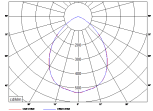

LIDC

The manufacturer reserves all rights to make changes in materials and components used in production of lighting fittings.